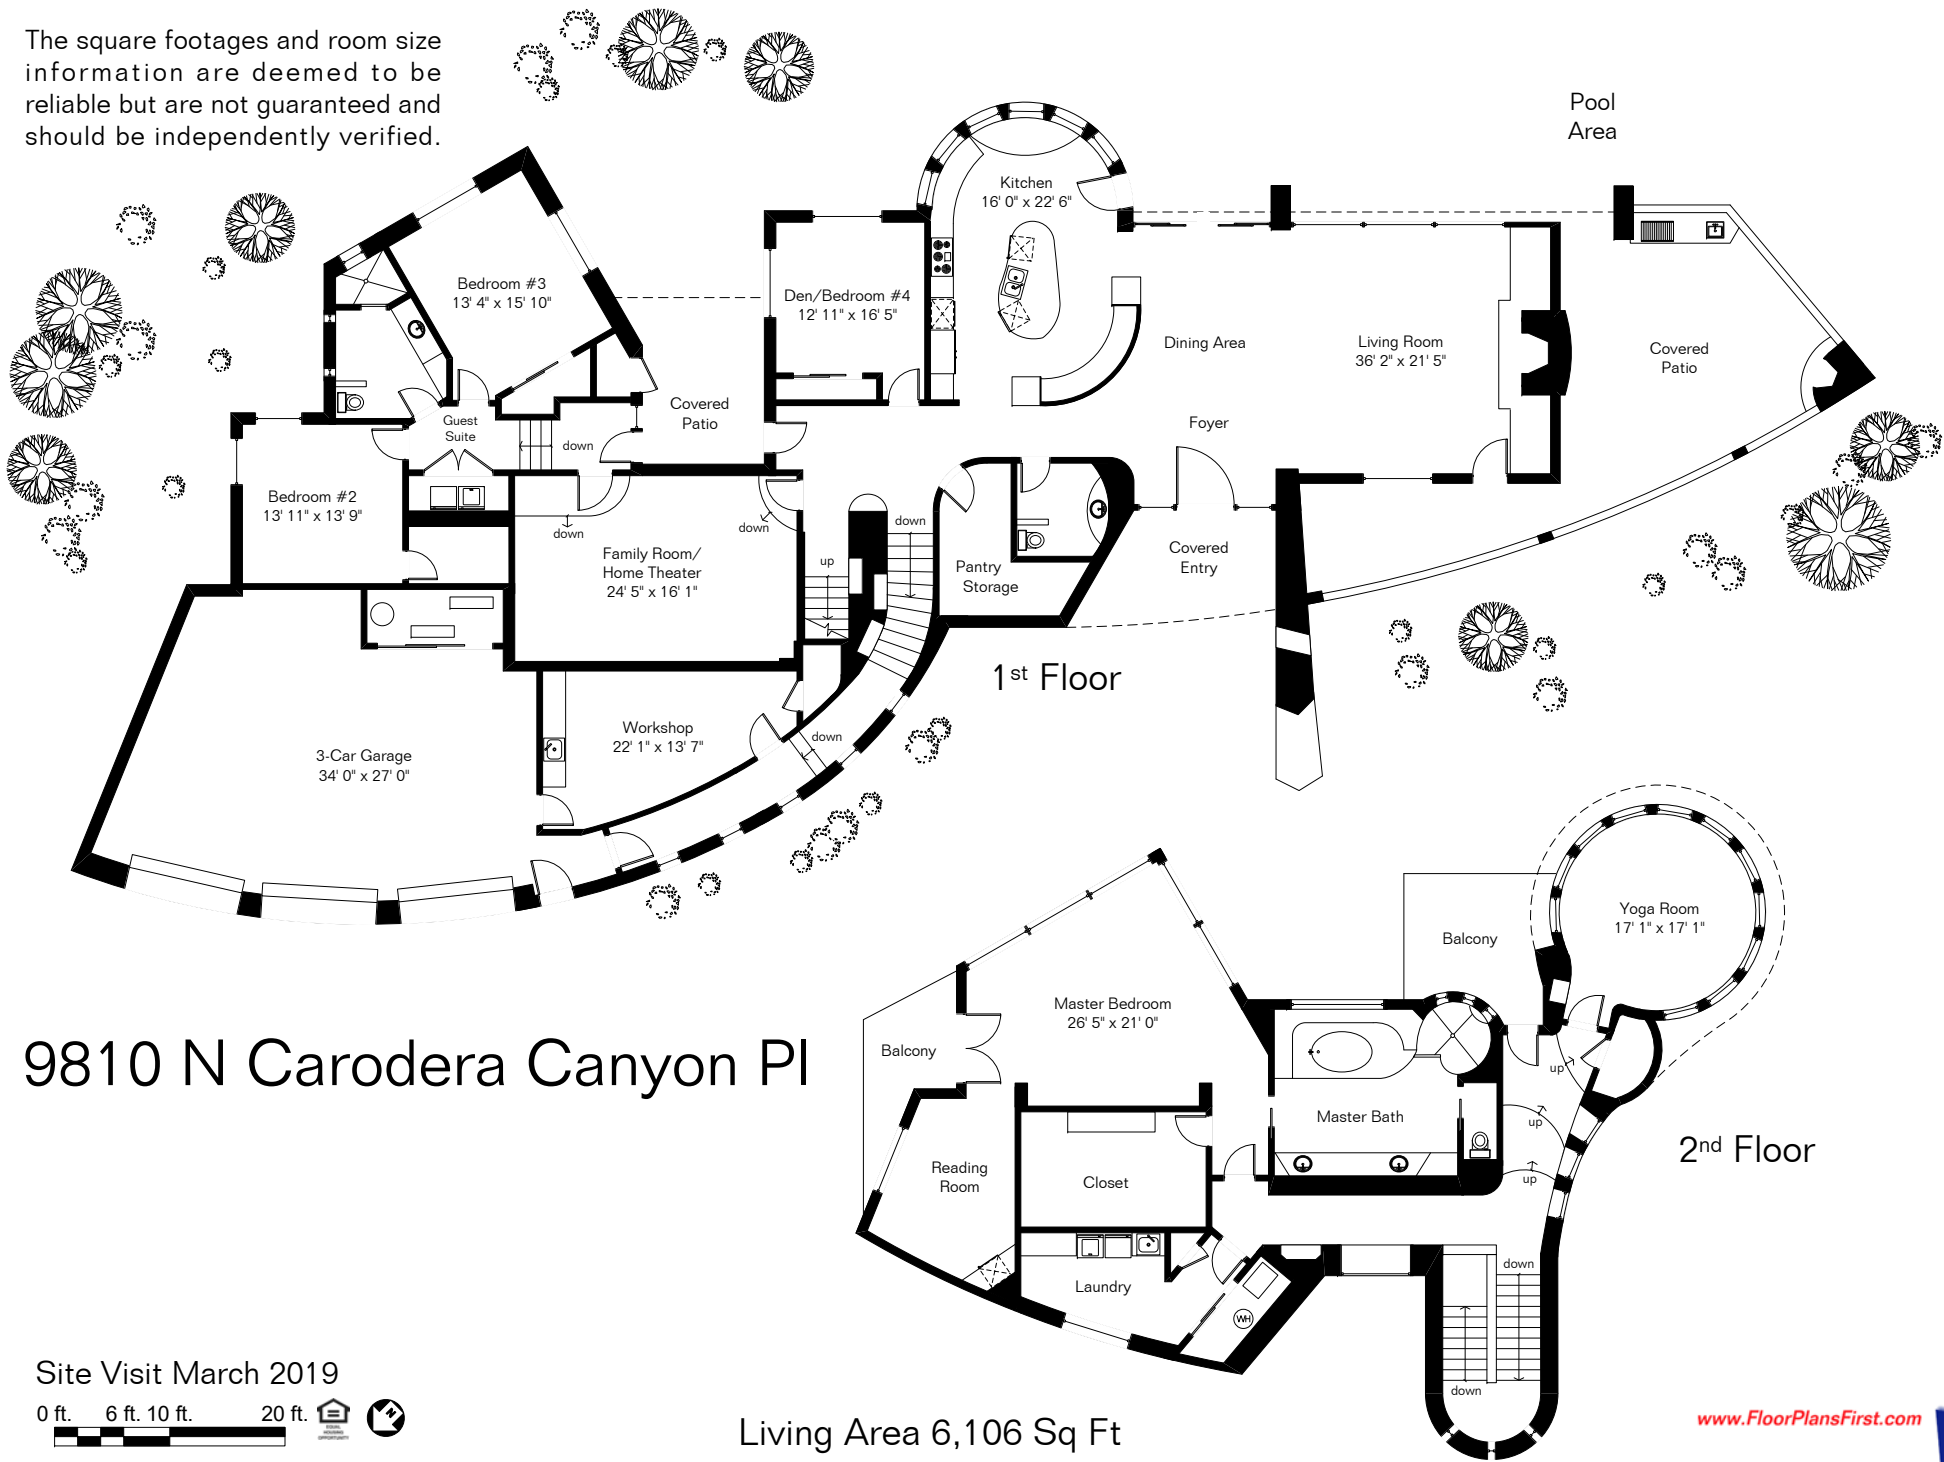

The square footages and room size information are deemed to be reliable but are not guaranteed and should be independently verified.

9810 N Carodera Canyon Pl

Site Visit March 2019

Copyright 2019 Floor Plans First! LLC
All Rights Reserved.

Living Area 6,106 Sq Ft
Garage 1,025 Sq Ft

www.FloorPlansFirst.com

Toll Free (877) 887-1500
Voice (520) 881-1500
Fax (520) 791-7701